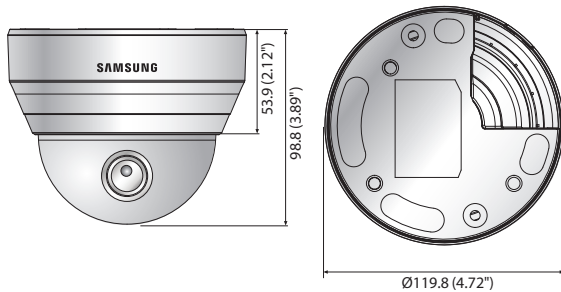

# QND-6070R

2M Network IR Dome Camera

## Key Features

- Max. 2megapixel (1920 x 1080) resolution
- 2.8 ~ 12mm (4.3x) varifocal lens
- Max. 30fps@2M all resolutions (H.265/H.264)
- H.265, H.264, MJPEG codec supported, Multiple streaming
- Motion detection, Tampering, Defocus detection
- micro SD/SDHC/SDXC memory slot (Max. 128GB), PoE / 12V DC
- IR viewable length 20m
- Hallway view support (Rotate 90°/270°)
- LDC support (Lens Distortion Correction)

## Dimensions

Unit : mm (inch)